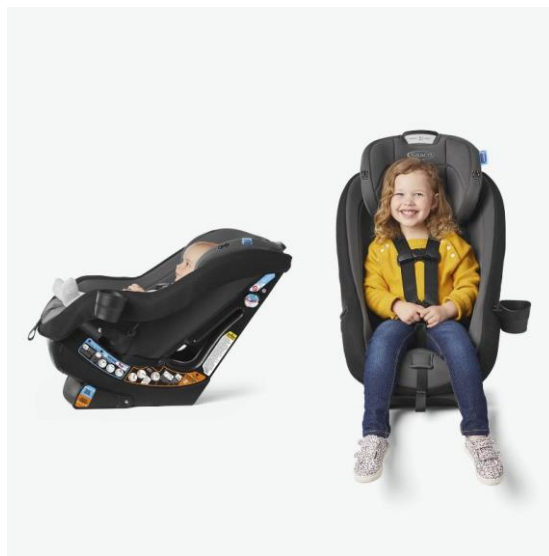

Forward-Facing Mode Weight Limitation

22 - 65 lb.

Forward-Facing Mode Height Limitation

28 - 50 in.

Forward-Facing Mode Age Limitation

2 - 9 Years Old

Forward-Facing Mode Fit Limitation

At least 2 years old

Tops of the child's ears are at or below the top of the child restraint seat back

Convertible Car Seats

Graco Contender Slim 2156226

- Convertible car seat grows with your child from rear-facing harness (5-40 lb) to forward-facing harness (22-65 lb)
- Slim car seat design saves space in your back seat
- Compact and lightweight to easily transfer from car to car
- Travel car seat is certified for aircraft use to help keep your child safe while flying
- Graco® ProtectPlus Engineered™: a combination of the most rigorous crash tests that helps to protect your child in frontal, side, rear & rollover crashes