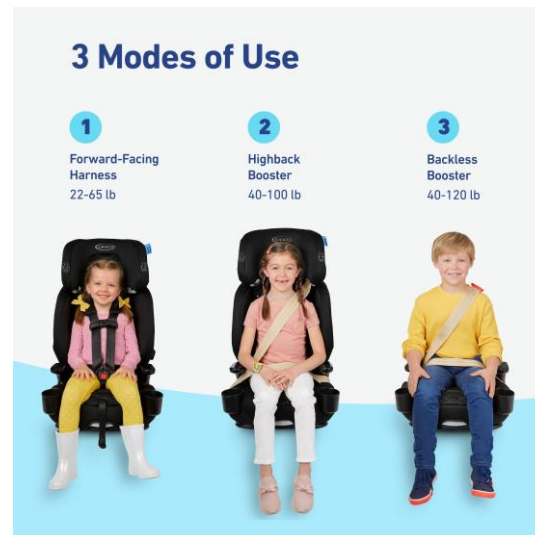

40 - 110 lbs. (18 - 49.8 kg.)

High Back Booster Mode Height Limitation

43.3 – 57 in. (71 - 127 cm.)

High Back Booster Mode Age Limitation

At least four years of age

High Back Booster Mode Fit Limitation

Child's ears are below top of child restraint headrest

*Factory Select Fashion- Gender Neutral/ Fabric Colors will Vary

*Ships 2 Seats per case

Harnessed Boosters

Graco Tranzitions 3-in-1 1947464

- 3-in-1 harness booster helps protect your child, from toddler to youth
- Grows with your child from forward-facing harness (22-65 lb) to highback booster (40-100 lb*) to backless booster (40-100 lb) *To continue to meet industry standards, we have increased the weight minimum from 30 to 40 lb
- No-Rethread Simply Safe Adjust Harness System allows the headrest and harness to adjust together in one motion
- Lightweight, portable seat is ideal for busy, active parents
- One-hand, 8-position adjustable headrest grows with your child

Harnessed Boosters

Graco Nautilus 2.0 LX
2184592

- Steel-reinforced frame provides strength and durability for 10 years of use
- 4-position recline helps keep your growing child comfy
- One-hand, 10-position adjustable headrest grows with your child
- 2 easy-to-clean cup holders keep your child's drinks and snacks close at hand
- Open-loop belt guides help properly position your vehicle's seat belt
- EPS, energy-absorbing foam for effective impact management
- Engineered & crash tested to meet or exceed US standard FMVSS 213
- Rigorously crash tested to meet or exceed US safety standards
- Be sure to check your local and state laws, as well as AAP and NHTSA recommendations, for car seat usage
- In addition to meeting or exceeding all applicable US safety standards, the Nautilus® 2.0 LX has been side-impact tested for occupant retention solely with the built-in 5-point harness system